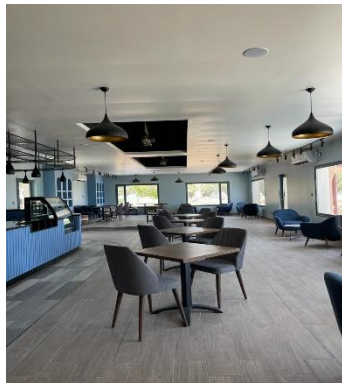

PROJECT: Saudi Arabian Chevron – Café

OUR SCOPE, , Design and Furnituring included shop drawing, 3D, details. Supply loose and fixed furniture