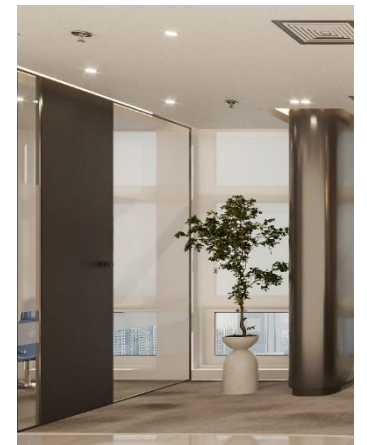

**Duration:** 126 working day

**PROJECT:** MHG HEADQUARTERS - KUWAIT.

**OUR SCOPE,** Design and Build included ceiling, flooring, glass Partition, carpet and loose furniture.

**Duration:** 45 working day