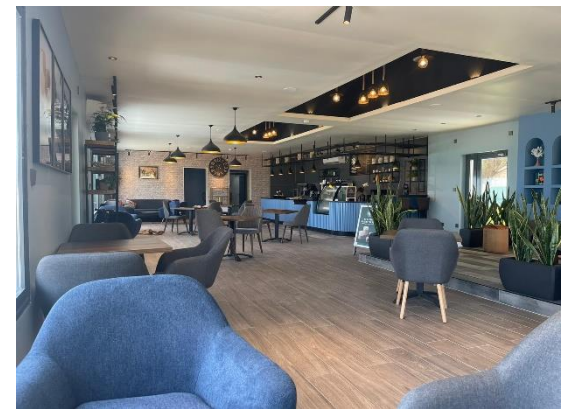

**Duration:** 126 working day

**PROJECT:** Saudi Arabian Chevron – Café

**OUR SCOPE,** , Design and Furnituring included shop drawing, 3D, details. Supply loose and fixed furniture

**PROJECT:** Boehringer Ingelheim headquarter.