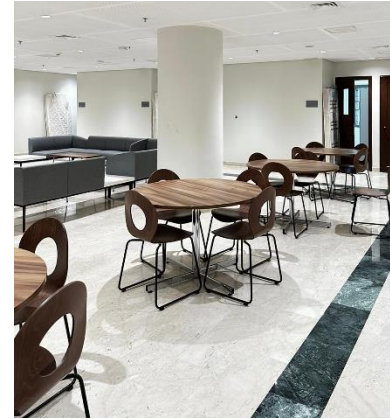

**OUR SCOPE,** +8000 pieces installation furniture.  
workstations – steel cabinet – low wooden cabinet – high wooden cabinet –  
meeting tables – office desk – magazine rack

**Duration:** 126 working day