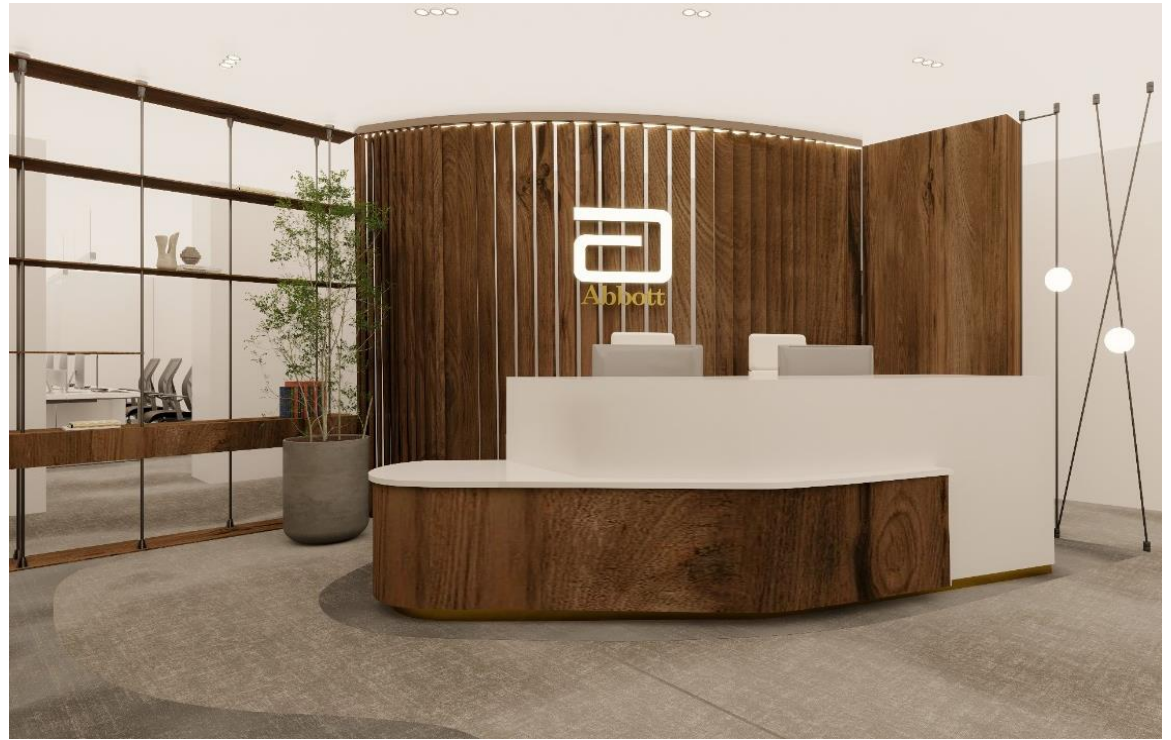

PROJECT: Abbott HEADQUARTERS - KUWAIT.

OUR SCOPE, Design and Build included ceiling, flooring, glass Partition, carpet and loose furniture.

Duration: 60 working day