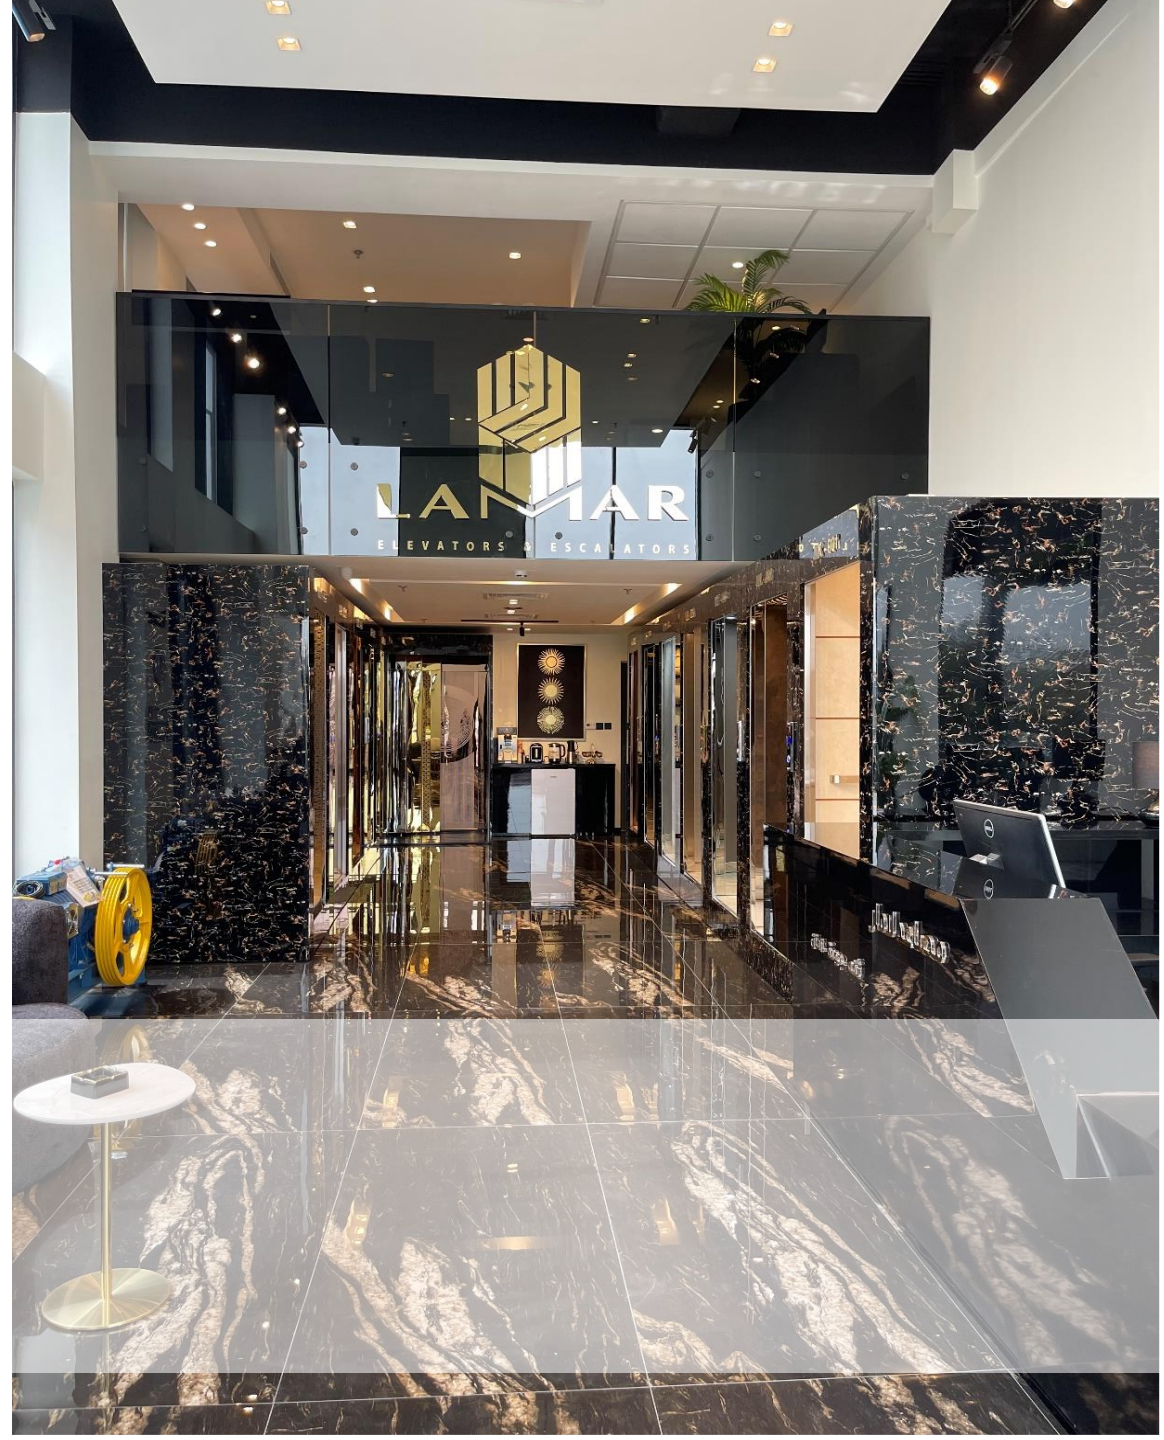

PROJECT: LAMAR ELEVATORS & ESCALATORS – SHOW ROOM – AL RAI

OUR SCOPE, Design and build included shop drawing, 3d, details. Supply and install ceiling, carpet flooring, paint, electrical, lighting, Reception counter and furniture.

Duration: 90 working day